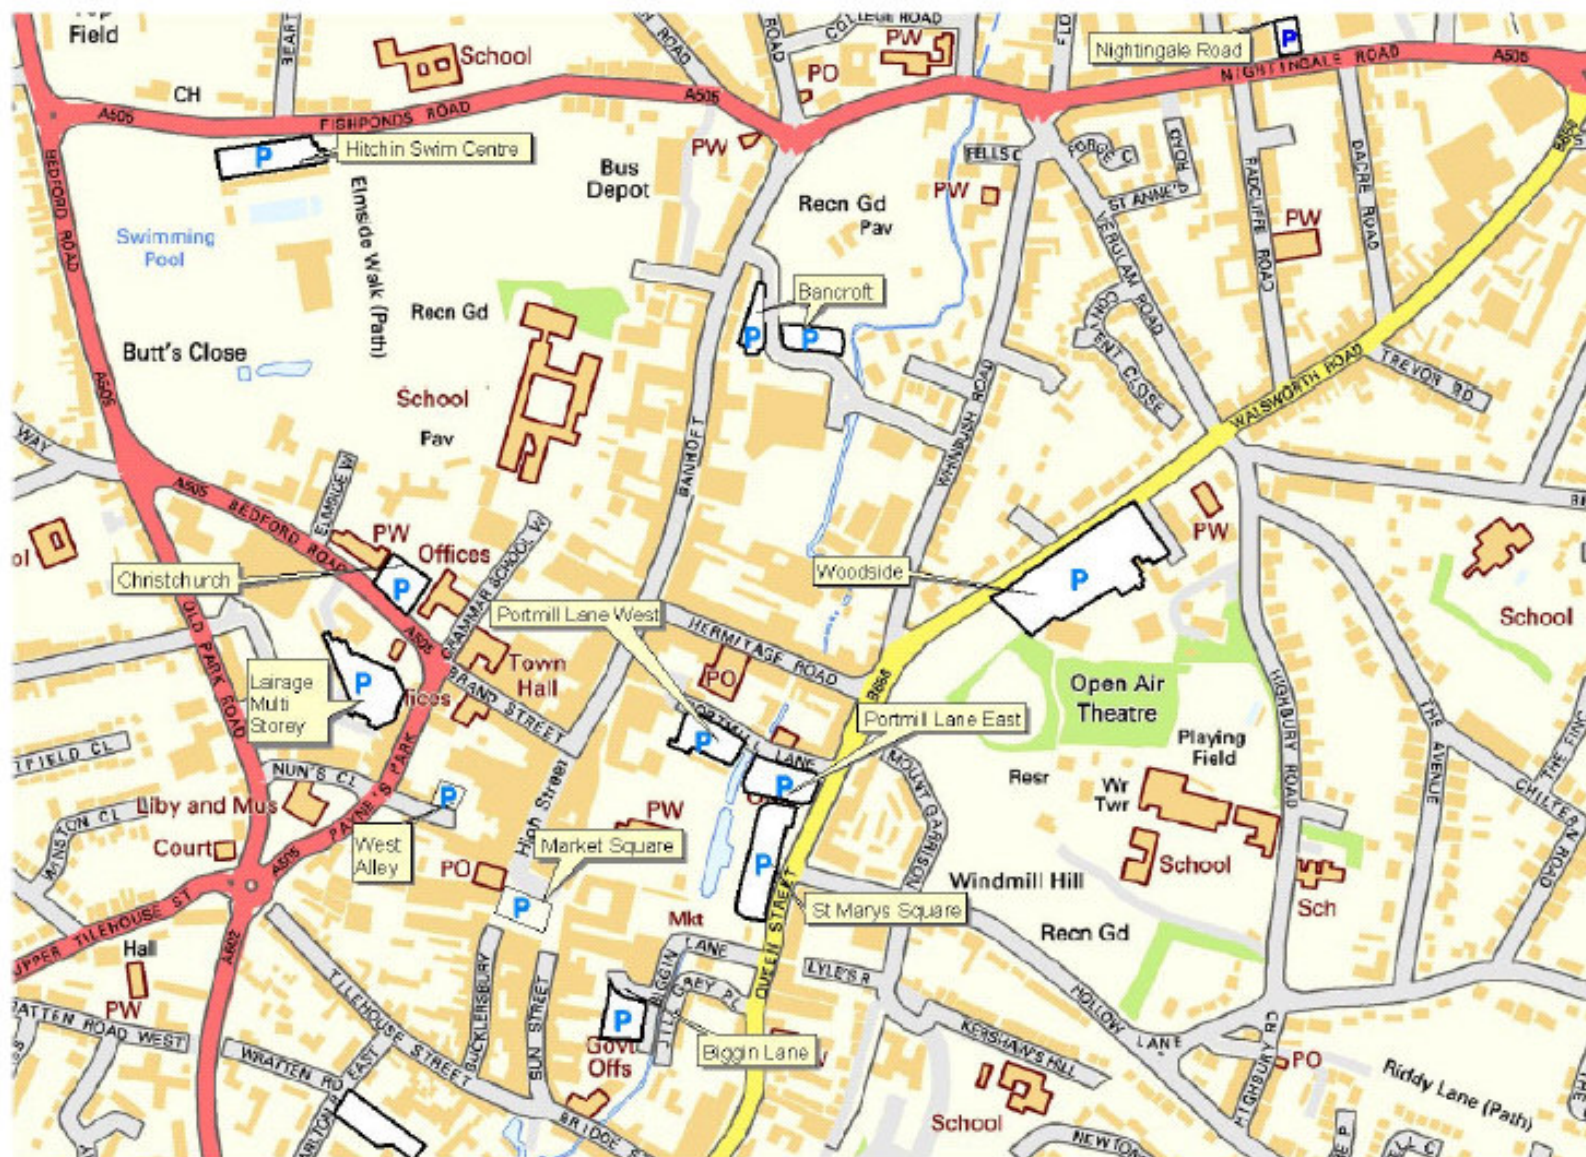

Hitchin Car Parks Maps and Tariffs

This map is reproduced from Ordnance Survey material with permission of Ordnance Survey on behalf of Her Majesty's Stationery Office Crown Copyright. Unauthorised reproduction infringes Crown Copyright and may lead to prosecution or civil proceedings. North Hertfordshire District Council. 100018622 2007. This map is not to scale.

Car Park	Opening Times	Charges	Spaces	Type	Disabled Bays
Woodside Walsworth Road SG4 9SG	24hr	up to 1 hour 0.50 up to 2 hours 1.00 up to 3 hours 2.00 over 3 hours 3.50	314	Long	0
Bancroft SG5 1PP	24hr	up to 1 hour 1.00 up to 2 hours 1.50 up to 3 hours 2.50 over 3 hours 3.50	125	Long	3
Hitchin Swim Centre Fishponds Road SG5 1HA	24hr	up to 3 hours 1.00 up to 4 hours 2.00 up to 6 hours 3.00 up to 8 hours 4.00 up to 10 hours 5.00	93	Short	6
West Alley Off Paynes Park SG5 1EH (100% Disabled Parking)	24hr	No Charge	10	3 hours maximum	0
Nightingale Road SG5 1RQ	24hr	No Charge	20	Amenity	0
St Faiths Church Woolgrove Road SG4 0BS	24hr	No Charge	30	Amenity	0
Market Square SG5 1DR	24hr	No Charge	20	Amenity	0